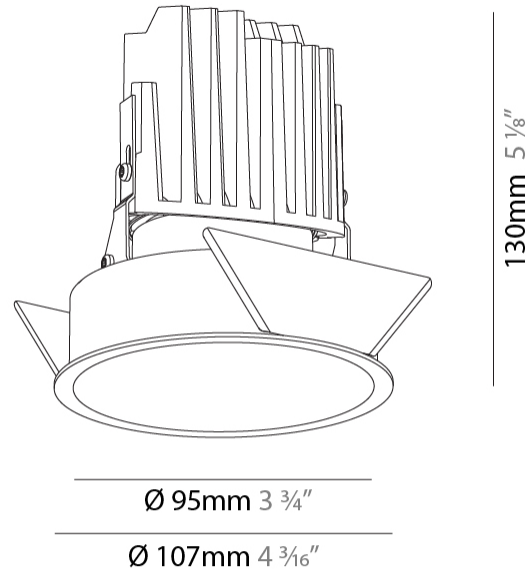

GENERAL

Series: Bioniq
Subseries: Bioniq Round Deep
Brand: Prolight
Division: Architectural
Mounting Type: Recessed
Mounting Location: Ceiling
Subcategory: Downlight

PHYSICAL

Shape: Round
Diameter (mm): 107
Diameter (in): 4 3/16
Height (mm): 130
Height (in): 5 1/8
Ceiling Thickness (mm): 10 / 12.5 / 15
Ceiling Thickness (in): 3/8 or 1/2 or 9/16
Min. Recessing Depth (mm): 150
Min. Recessing Depth (in): 5 7/8
Light Distribution: Downlight
Weight (kg): 0.533
Weight (lbs): 1.18
Fixture Finish: SSR / BKV / CWI / CRY / HAB / UFT / ITA / RUA / FTG / MYG / LOD / PUS / FRO / FUP / KIA / POP / BLS / SPG / MEY / GOH / GUM / CHC / COM / ABZ / JAG / OBR / MOS / ROR
Fixture Material: Aluminum Die Cast
Cut-out Measurements: 98mm / 3 7/8"

ELECTRICAL

Lamp Type: LED (Zhaga Standard)
Input Wattage (W): 15.5
Total Output Wattage (W): 13
Dimming: Tri-Mode (Non-Dimming and Phase Dimming (120Vac only) and 0-10V Dimming)
Driver Included: No
Driver Location: Recessed Housing
Driver Type: Constant Current - Universal
Driver Class: Class 2
Housing: See components
Input Voltage (V): 120 - 277
Constant Current (MA): 500

LED

Number of LEDs: 1
Color Temperature (°K): 2700 / 3000 / 3500 / 4000
Max. Delivered Lumen (lm): 1140 / 1180 / 1245 / 1270
CRI: >90 CRI
Lamp Life (hrs): 50000

OPTICAL

Reflector: 20 / 40 / 60

RATINGS AND CERTIFICATIONS

Certified By: Certified for North American Standards
IP rating: IP54