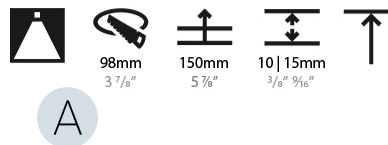

GENERAL

Series: Bioniq
Subseries: Bioniq Round Deep
Brand: Prolight
Division: Architectural
Mounting Type: Recessed
Mounting Location: Ceiling
Subcategory: Downlight

PHYSICAL

Shape: Round
Diameter (mm): 107
Diameter (in): 4 3/16
Height (mm): 130
Height (in): 5 1/8
Ceiling Thickness (mm): 10 / 12.5 / 15
Ceiling Thickness (in): 3/8 or 1/2 or 9/16
Min. Recessing Depth (mm): 150
Min. Recessing Depth (in): 5 7/8
Light Distribution: Downlight
Weight (kg): 0.533
Weight (lbs): 1.18
Fixture Finish: SSR / BKV / CWI / CRY / HAB / UFT / ITA / RUA / FTG / MYG / LOD / PUS / FRO / FUP / KIA / POP / BLS / SPG / MEY / GOH / GUM / CHC / COM / ABZ / JAG / OBR / MOS / ROR
Fixture Material: Aluminum Die Cast
Cut-out Measurements: 98mm / 3 7/8"

ELECTRICAL

Lamp Type: LED (Zhaga Standard)
Input Wattage (W): 15.5
Total Output Wattage (W): 13
Dimming: Tri-Mode (Non-Dimming and Phase Dimming (120Vac only) and 0-10V Dimming)
Driver Included: No
Driver Location: Recessed Housing
Driver Type: Constant Current - Universal
Driver Class: Class 2
Housing: See components
Input Voltage (V): 120 - 277
Constant Current (MA): 500

LED

Number of LEDs: 1
Color Temperature (°K): 2700 / 3000 / 3500 / 4000
Max. Delivered Lumen (lm): 1140 / 1180 / 1245 / 1270
CRI: >90 CRI
Lamp Life (hrs): 50000

OPTICAL

Reflector: 20 / 40 / 60

RATINGS AND CERTIFICATIONS

Certified By: Certified for North American Standards
IP rating: IP54